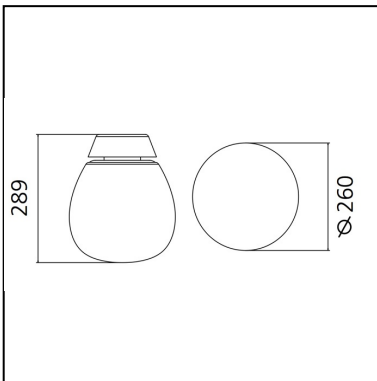

Empatia 26 Wall/ceiling

Carlotta de Bevilacqua
Paola di Arianello

IP20    Dimmerable: 

LUMINAIRE

- Watt: **16W**
- Voltage: **220-240V**
- Delivered lumens output: **710lm**
- CCT: **3000K**
- Efficiency: **50%**
- Efficacy: **44.36lm/W**
- CRI: **90**
- Dimmable Typology: **Push**

PRODUCT CODE: 1818010A

FEATURES

- Article Code: **1818010A**
- Colour: **White**
- Installation: **WallCeiling**
- Material: **Blown glass, methacrylate, aluminum**
- Series: **Design Collection**
- design by: **Carlotta de Bevilacqua, Paola di Arianello**

DIMENSIONS

- Height: **cm 29**
- Diameter: **cm 26**
- Impact Resistance: **N/D**
- Glow Wire Test: **650°C**

SOURCES INCLUDED

- Category: **Led**
- Number: **1**
- Watt: **16W**
- Color temperature (K): **3000K**
- CRI: **90**