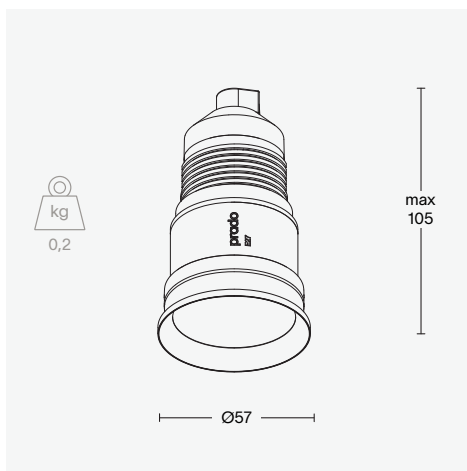

## invisible E27

## tech specs

fitting	E27
dimnable	yes
input voltage	220 - 240V
power	max 60W
light bulb	excluded
weight	0.2 kg
class	II
IP	20