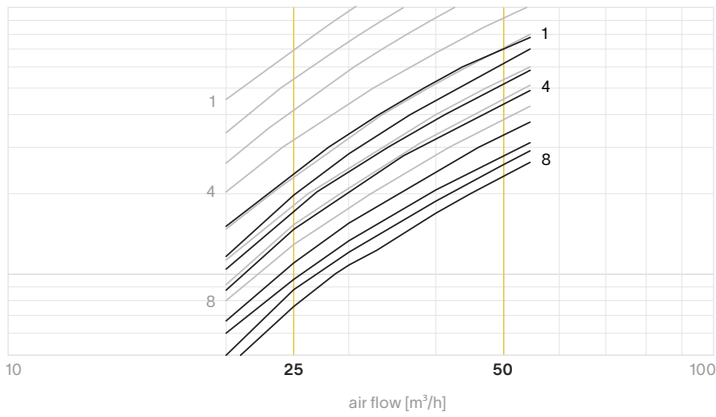

luminaire output

	2700K	3000K
	25°	25°
350mA (5.7W)	420 lm	460 lm
500mA (8.5W)	555 lm	610 lm

order number

	2700K	3000K
	25°	25°
black ano.	8000 - 1013	8000 - 1014
white struc.	8000 - 1015	8000 - 1016

light + ventilation short

ventilation - capacity graphs

air extraction

air supply*

— with 25m³/h ring

— without 25m³/h ring

*downward airflow not suited for installation in or above comfort zones

accessoires

installation