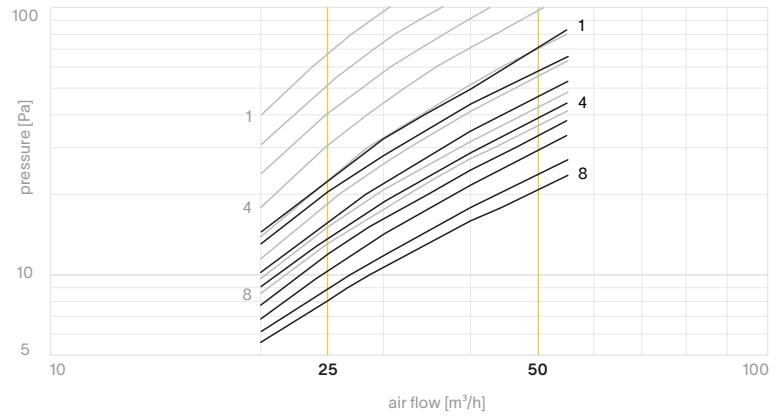

luminaire output

	2700K	3000K
	25°	25°
350mA (5.7W)	420 lm	460 lm
500mA (8.5W)	555 lm	610 lm

order number

	2700K	3000K
	25°	25°
black ano.	8000 - 1013	8000 - 1014
white struc.	8000 - 1015	8000 - 1016

light + ventilation short

ventilation - capacity graphs

air extraction

air supply*

— with 25m³/h ring

— without 25m³/h ring

*downward airflow not suited for installation in or above comfort zones

accessoires

installation