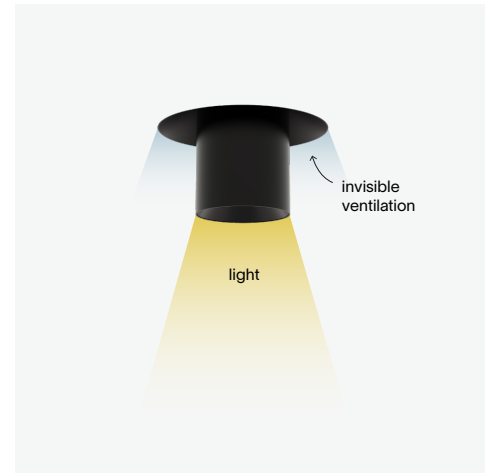

light + ventilation short

light specs

lamp	LED
reflector	glass lens
driver	excluded
IP	44
CRI	90+
class	III

ventilation specs

type	air extraction
air flow	max. 50m ³ /h
pressure	7 - 75 Pa
noise level	< 25 dB(A)
adjustment	32 steps
lock mechanism	integrated

luminaire output

	2700K	3000K
	25°	25°
350mA (5.7W)	420 lm	460 lm
500mA (8.5W)	555 lm	610 lm

order number

	2700K	3000K
	25°	25°
black ano.	8000 - 1013	8000 - 1014
white struc.	8000 - 1015	8000 - 1016

light + ventilation short