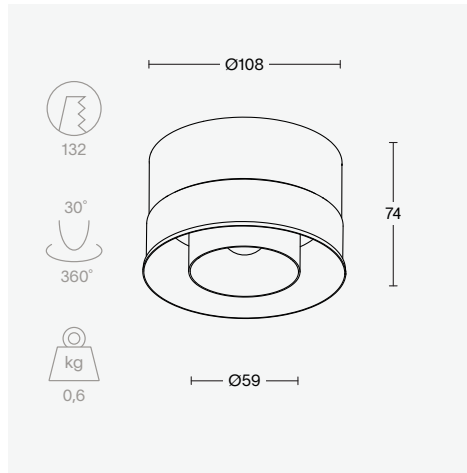

light + ventilation short

light specs

lamp	LED
reflector	glass lens
driver	excluded
IP	44
CRI	90+
class	III

ventilation specs

type	air extraction
air flow	max. 50m ³ /h
pressure	7 - 75 Pa
noise level	< 25 dB(A)
adjustment	32 steps
lock mechanism	integrated

luminaire output

	2700K	3000K
	25°	25°
350mA (5.7W)	420 lm	460 lm
500mA (8.5W)	555 lm	610 lm

order number

	2700K	3000K
	25°	25°
black ano.	8000 - 1013	8000 - 1014
white struc.	8000 - 1015	8000 - 1016

light + ventilation short

ventilation - capacity graphs

air extraction

air supply*

— with 25m³/h ring

— without 25m³/h ring

*downward airflow not suited for installation in or above comfort zones

accessoires

installation