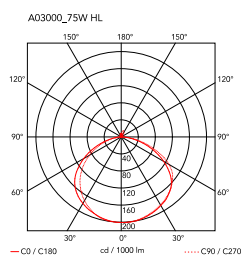

265

by Paolo Rizzatto , 1973

Wall lamp providing direct light. Painted steel adjustable arm and reflector. Chrome-plated brass reflector support. Cast iron tapered counterweight. Painted steel wall fixture.

Mounting	Wall
Environment	Indoor
Finish	White, Black
Weight	6 Kg
Light sources available	1 x LED 8W E27 740lm 2700K [e] cod. RF25323 DIMMER 1 x LED 8W E27 740lm 3000K [e] cod. RF25317 DIMMER
Emergency	Without
Voltage	220-250V
Power	MAX 75
Battery	No
Supply included	Yes
Cord Length	2030 mm
Materials	Steel
Colors	● A0300009 - White ● A0300030 - Black
Certificate	