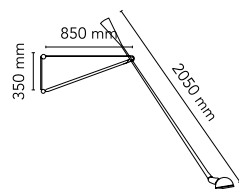

265

by Paolo Rizzatto , 1973

Wall lamp providing direct light. Painted steel adjustable arm and reflector. Chrome-plated brass reflector support. Cast iron tapered counterweight. Painted steel wall fixture.

Mounting	Wall
Environment	Indoor
Finish	White, Black
Weight	6 Kg
Light sources available	1 x LED 8W E27 740lm 2700K [e] cod. RF25323 DIMMER 1 x LED 8W E27 740lm 3000K [e] cod. RF25317 DIMMER
Emergency	Without
Voltage	220-250V
Power	MAX 75
Battery	No
Supply included	Yes
Cord Length	2030 mm
Materials	Steel
Colors	● A0300009 - White ● A0300030 - Black
Certificate	