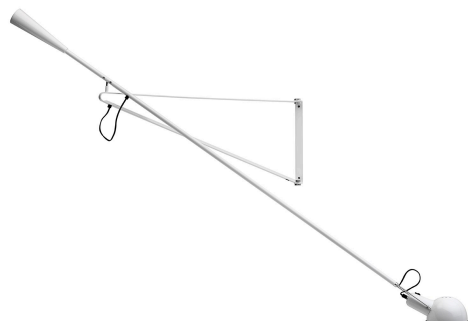

265

by Paolo Rizzatto , 1973

Wall lamp providing direct light. Painted steel adjustable arm and reflector. Chrome-plated brass reflector support. Cast iron tapered counterweight. Painted steel wall fixture.

Mounting	Wall
Environment	Indoor
Finish	White, Black
Weight	6 Kg
Light sources available	1 x LED 8W E27 740lm 2700K [e] cod. RF25323 DIMMER 1 x LED 8W E27 740lm 3000K [e] cod. RF25317 DIMMER
Emergency	Without
Voltage	220-250V
Power	MAX 75
Battery	No
Supply included	Yes
Cord Length	2030 mm
Materials	Steel
Colors	● A0300009 - White ● A0300030 - Black
Certificate	