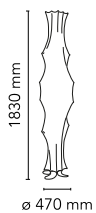

Fantasma Piccolo

by Tobia Scarpa , 1961

Floor lamp providing diffused light. White powder coated internal steel structure sprayed with a unique "cocoon" resin to create the diffuser which is then protected by a transparent sprayed on finish. On the cable there is the electronic dimmer which allows the regulation of light brightness.

| | |
|-------------------------|--|
| Mounting | Floor |
| Environment | Indoor |
| Finish | Cocoon |
| Weight | 10 Kg |
| Light sources available | 3 x LED 8W E27 740lm 3000K [e] cod. RF25317 DIMMER 3 x LED 13W E27 1400lm 3000K [e] cod. RF25535 DIMMER |
| Emergency | Without |
| Switching | On the cable there is the electronic dimmer which allows the regulation of light brightness with a dial. |
| Voltage | 220-240V |
| Power | 3x MAX 60W |
| Battery | No |
| Supply included | Yes |
| Materials | Cocoon, Steel |
| Colors | ● F2101009 - Cocoon |
| Certificate | |