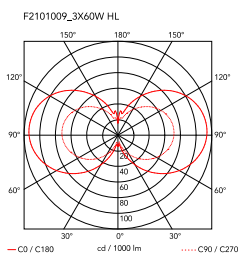

| | |
|-------------------------|--|
| Mounting | Floor |
| Environment | Indoor |
| Finish | Cocoon |
| Weight | 10 Kg |
| Light sources available | 3 x LED 8W E27 740lm 3000K [e] cod. RF25317 DIMMER 3 x LED 13W E27 1400lm 3000K [e] cod. RF25535 DIMMER |
| Emergency | Without |
| Switching | On the cable there is the electronic dimmer which allows the regulation of light brightness with a dial. |
| Voltage | 220-240V |
| Power | 3x MAX 60W |
| Battery | No |
| Supply included | Yes |
| Materials | Cocoon, Steel |
| Colors | ● F2101009 - Cocoon |
| Certificate | |