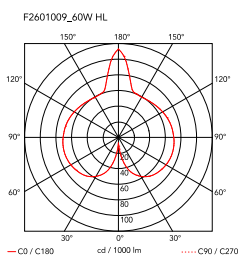

<b>Mounting</b>	Table
<b>Environment</b>	Indoor
<b>Finish</b>	Cocoon
<b>Weight</b>	2.3 Kg
<b>Light sources available</b>	1 x LED 8W E27 740lm 2700K [e] cod. RF25323 DIMMER 1 x LED 8W E27 740lm 3000K [e] cod. RF25317 DIMMER
<b>Emergency</b>	Without
<b>Switching</b>	On the cable there is the electronic dimmer which allows the regulation of light brightness with a dial.
<b>Voltage</b>	220-240V
<b>Power</b>	MAX 60W
<b>Battery</b>	No
<b>Supply included</b>	Yes
<b>Cord Length</b>	1800 mm
<b>Materials</b>	Cocoon resin, Steel
<b>Colors</b>	<span style="display: inline-block; width: 10px; height: 10px; background-color: #cccccc; border-radius: 50%;"></span> F2601009 - Cocoon
<b>Certificate</b>	