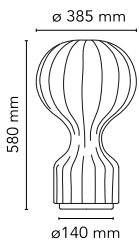

## Gatto

by Achille & Pier Giacomo Castiglioni , 1960

Table lamp providing diffused light. White powder coated internal steel structure sprayed with a unique "cocoon" resin to create the diffuser which is then protected by a transparent sprayed on finish. On the cable there is the electronic dimmer which allows the regulation of light brightness.

<b>Mounting</b>	Table
<b>Environment</b>	Indoor
<b>Finish</b>	Cocoon
<b>Weight</b>	2.3 Kg
<b>Light sources available</b>	1 x LED 8W E27 740lm 2700K [e] cod. RF25323 DIMMER 1 x LED 8W E27 740lm 3000K [e] cod. RF25317 DIMMER
<b>Emergency</b>	Without
<b>Switching</b>	On the cable there is the electronic dimmer which allows the regulation of light brightness with a dial.
<b>Voltage</b>	220-240V
<b>Power</b>	MAX 60W
<b>Battery</b>	No
<b>Supply included</b>	Yes
<b>Cord Length</b>	1800 mm
<b>Materials</b>	Cocoon resin, Steel
<b>Colors</b>	<span style="display: inline-block; width: 10px; height: 10px; background-color: #cccccc; border-radius: 50%;"></span> F2601009 - Cocoon
<b>Certificate</b>	