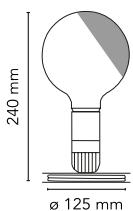

## Lampadina

by Achille Castiglioni , 1972

Table lamp providing direct, diffused light. Anodized aluminum base serves to contain excess power cord. Bakelite lamp-holder, painted to match the switch in the orange and black colors. Clear globe lamp is partially sandblasted to diffuse the light.

Mounting	Table
Environment	Indoor
Finish	Black, Orange
Weight	0.3 Kg
Light sources available	1 x LED E27 2W 2700K 200lm Global Sab. - RF24054- NO DIMM.
Emergency	Without
Switching	ON/OFF oscillating switch inside the lamp-holder, that can be activated from the outside
Voltage	230V
Power	MAX 5W
Battery	No
Supply included	Yes
Cord Length	2300 mm
Materials	Aluminum
Colors	<ul style="list-style-type: none"> <li>● F3300000 - Black</li> <li>● F3300075 - Orange</li> </ul>
Certificate	    