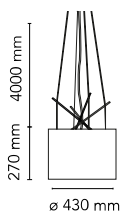

## Ray Suspension

by Rodolfo Dordoni , 2007

Suspension lamp providing direct or diffused lighting. Chrome-plated metal structure and lathe-shaped aluminum diffusers, painted white on the inside, and shiny white or black on the outside or gray-colored, blown and overlaid glass with glossy external finish.. Liquid paint protection. Opal blown glass inner diffuser. White painted steel ceiling attachment protected with transparent paint, and polished aluminum cover. Inside the rose there is the electronic Muvis dimmer which allows the regulation of light brightness with a dial and the radio-frequency connection with the Flos Cubo™.

<b>Mounting</b>	Pendant
<b>Environment</b>	Indoor
<b>Finish</b>	White, Grey, Black
<b>Light sources available</b>	1 x LED 21W E27 2452lm 3000K [e] cod. RF26998 DIMMER
<b>Emergency</b>	Without
<b>Switching</b>	Inside the rose there is the electronic Muvis dimmer which allows the regulation of light brightness with a dial and the radio-frequency connection with the Flos Cubo™.
<b>Voltage</b>	220-250V
<b>Power</b>	MAX 250W
<b>Battery</b>	No
<b>Supply included</b>	Yes
<b>Cord Length</b>	4000 mm
<b>Materials</b>	Aluminum, Glass, Polycarbonate, Steel
<b>Colors</b>	<ul style="list-style-type: none"> <li>● F5931030 - Black</li> <li>● F5931009 - White</li> <li>● F5930020 - Glass</li> </ul>