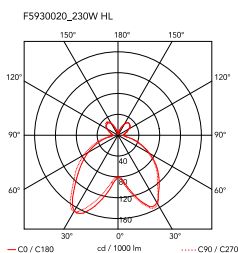

Mounting	Pendant
Environment	Indoor
Finish	White, Grey, Black
Light sources available	1 x LED 21W E27 2452lm 3000K [e] cod. RF26998 DIMMER
Emergency	Without
Switching	Inside the rose there is the electronic Muvis dimmer which allows the regulation of light brightness with a dial and the radio-frequency connection with the Flos Cubo™.
Voltage	220-250V
Power	MAX 250W
Battery	No
Supply included	Yes
Cord Length	4000 mm
Materials	Aluminum, Glass, Polycarbonate, Steel
Colors	● F5931030 - Black ● F5931009 - White ● F5930020 - Glass