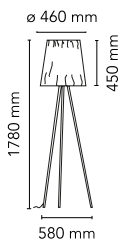

## Rosy Angelis

by Philippe Starck , 1994

Floor lamp providing diffused light. Special ultra-lightweight fabric shade. Aluminum stems. Foam polycarbonate lamp-holder.

Mounting	Floor
Environment	Indoor
Finish	Grey
Weight	1.6 Kg
Light sources available	1 x LED 8W E27 740lm 2700K [e] cod. RF25323 DIMMER 1 x LED 8W E27 740lm 3000K [e] cod. RF25317 DIMMER
Emergency	Without
Switching	0-100% rotary dimmer located inside the lamp-holder and operated by a sleek satin-finished aluminium stem
Voltage	220-240V
Power	MAX 150W
Battery	No
Supply included	Yes
Cord Length	2500 mm
Materials	Aluminum, Fabric
Colors	● F6160020 - Grey
Certificate	