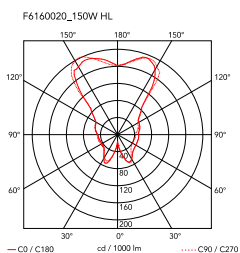

## Rosy Angelis

by Philippe Starck , 1994

Floor lamp providing diffused light. Special ultra-lightweight fabric shade. Aluminum stems. Foam polycarbonate lamp-holder.

Mounting	Floor
Environment	Indoor
Finish	Grey
Weight	1.6 Kg
Light sources available	1 x LED 8W E27 740lm 2700K [e] cod. RF25323 DIMMER 1 x LED 8W E27 740lm 3000K [e] cod. RF25317 DIMMER
Emergency	Without
Switching	0-100% rotary dimmer located inside the lamp-holder and operated by a sleek satin-finished aluminium stem
Voltage	220-240V
Power	MAX 150W
Battery	No
Supply included	Yes
Cord Length	2500 mm
Materials	Aluminum, Fabric
Colors	● F6160020 - Grey
Certificate	