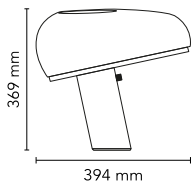

Snoopy

by Achille & Pier Giacomo Castiglioni , 1967

Table lamp giving direct light with enamelled metal reflector and white Carrara's marble base. It was designed by Achille e Pier Giacomo Castiglioni in 1967.