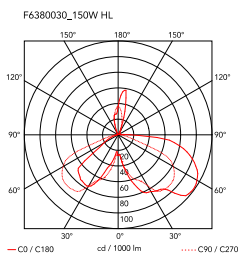

Mounting	Table
Environment	Indoor
Finish	Black
Weight	7.9 Kg
Light sources available	1 x LED 8W E27 740lm 2700K [e] cod. RF25323 DIMMER 1 x LED 8W E27 740lm 3000K [e] cod. RF25317 DIMMER 1 x LED 8,5W E27 806lm 2700K [e] cod. RF26360 1 x LED 21W E27 2452lm 3000K [e] cod. RF26998 DIMMER
Emergency	Without
Switching	ON-OFF dimmer with sensor located on marble base
Voltage	220-250V
Power	MAX 150W
Battery	No
Supply included	No
Materials	Marble, Metal
Colors	● F6380039 - Green-S ● F6380030 - Black
Certificate	