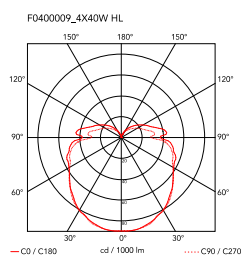

## Ariette 1

by Tobia Scarpa , 1973

Wall or ceiling-mounted lamp providing diffused light. Synthetic fabric diffuser. 30% fiberglass reinforced polyamide ceiling/wall fitting.

Mounting	Ceiling and wall
Environment	Indoor
Weight	0.8 Kg
Light sources available	4 x LED 8W E27 740lm 2700K [e] cod. RF25323 DIMMER 4 x LED 8W E27 740lm 3000K [e] cod. RF25317 DIMMER
Emergency	Without
Voltage	220-250V
Power	4x MAX 40W
Battery	No
Supply included	Yes
Materials	Fabric
Colors	 F0400009 - Light Fabric
Certificate	 