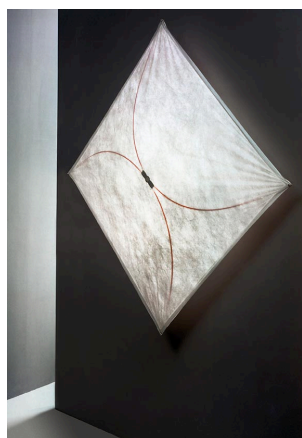

## Ariette 1

by Tobia Scarpa , 1973

Wall or ceiling-mounted lamp providing diffused light. Synthetic fabric diffuser. 30% fiberglass reinforced polyamide ceiling/wall fitting.

Mounting	Ceiling and wall
Environment	Indoor
Weight	0.8 Kg
Light sources available	4 x LED 8W E27 740lm 2700K [e] cod. RF25323 DIMMER 4 x LED 8W E27 740lm 3000K [e] cod. RF25317 DIMMER
Emergency	Without
Voltage	220-250V
Power	4x MAX 40W
Battery	No
Supply included	Yes
Materials	Fabric
Colors	 F0400009 - Light Fabric
Certificate	 