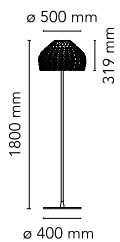

Tatou Floor

by Patricia Urquiola , 2012

Diffused light floor lamp. External diffuser in Polycarbonate. Internal diffuser in injection-printed opal Polycarbonate. Support and base in painted steel.

Mounting	Floor
Environment	Indoor
Finish	White, Black, Ochre-grey
Weight	16.40 Kg
Light sources available	1 x LED 21W E27 2452lm 3000K [e] cod. RF26998 DIMMER
Emergency	Without
Voltage	220-240V
Power	MAX 205W
Battery	No
Supply included	Yes

Cord Length	1700 mm
Materials	Polycarbonate, Steel

Colors	<ul style="list-style-type: none"> F7764009 - White F7764030 - Black F7764048 - Ochre-grey
--------	--

Certificate	
-------------	--