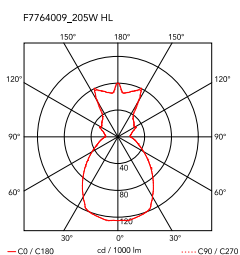

Tatou Floor

by Patricia Urquiola , 2012

Diffused light floor lamp. External diffuser in Polycarbonate. Internal diffuser in injection-printed opal Polycarbonate. Support and base in painted steel.

Mounting	Floor
Environment	Indoor
Finish	White, Black, Ochre-grey
Weight	16.40 Kg
Light sources available	1 x LED 21W E27 2452lm 3000K [e] cod. RF26998 DIMMER
Emergency	Without
Voltage	220-240V
Power	MAX 205W
Battery	No
Supply included	Yes

Cord Length	1700 mm
Materials	Polycarbonate, Steel

Colors	<ul style="list-style-type: none"> F7764009 - White F7764030 - Black F7764048 - Ochre-grey
--------	--

Certificate	
-------------	--