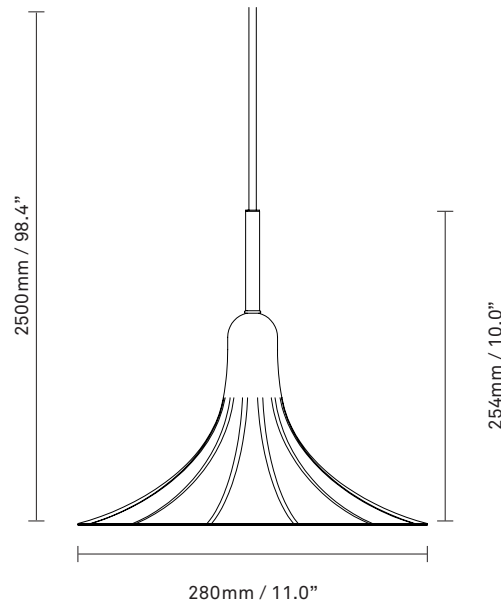

NUURA

PETALII 1 SMALL
white / polished brass

Design: Nika Zupanc, 2023

Petalii 1 Small is a decorative pendant created by Nika Zupanc for Nuura. The shade is made in white powder-coated metal and is shaped like a simple flower. Details in polished brass.

Explore the rest of the **Petalii collection** on our website, [here](#)

Product no.: EU - 2113001

Type: Pendant - indoor

Colour: Metal: white, chrome brass finish

Materials: Powder coated metal, anodized metal

Dimensions: 280mm / 11in x 254mm / 10in Cable length: max 2500mm / 98.4in Ceiling plate not included

Weight: TBD

Packaging: Dimensions: L: 300mm / 11.8in x W: 300mm / 11.8in x H: 280mm / 11in
Weight: 940g
Total weight incl. product: TBD
Number of parcels: 1
Material: Brown cardboard