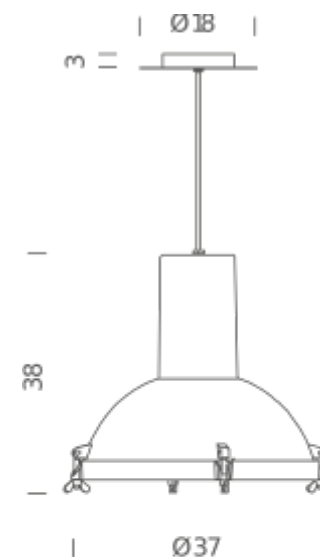

LED/HALO/FLUO IP30

LAMPING

Source	E27
Total power	150W
Emission	direct, spot
Switching	dimnable, according to bulb
Tension	230V
IP class	30
Materials	aluminium
Notes	cable length 3m, orientable
Net lamp weight	5,5 kg

Codes

PRJ EDW 51
PRJ EWS 51
PRJ EMS 51

Structure/Diffuser

night blue/sanded
white sand/sanded
moka/sanded

PACKAGE

Package 01

Dimension: 50x50x50 cm / Gross weight: 7 kg

Certificazioni

LED/HALO/FLUO IP54

LAMPING

Source	E27
Total power	60W
Emission	direct, spot
Switching	dimmable, according to bulb
Tension	230V
IP class	54
Materials	aluminium
Notes	cable length 3m, orientable

Codes

PRJ EDW 52
PRJ EWS 52
PRJ EMS 52

Structure/Diffuser

night blue/sanded
white sand/sanded
moka/sanded

PACKAGE

Package 01

Dimension: 50x50x50 cm / Gross weight: 7 kg

Certificazioni