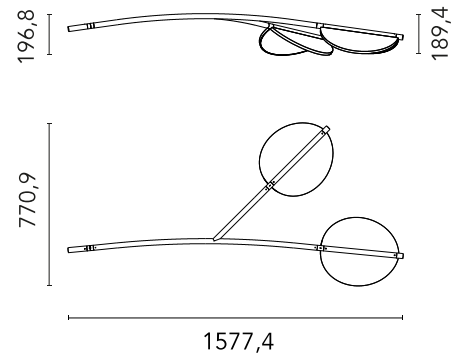

## Almendra Organic Suspension Long 2 NEW

Designed by Patricia Urquiola, 2022

2 x 30W - 2700K - CRI > 95

Suspension lamp with diffused light emission available in linear and organic compositions. Tubular structure made of aluminium and CNC aluminium terminals with matte or metallized finish. Edge Lighting technology integrated. Light units can be turned by steps of 60° within the structure in order to change the direction of the light emitted. Metal rosette with matte white finish. The integrated electronics in the ceiling rose allow the use of different dimming systems: 1-10V, DALI, push-dim or potentiometer. Useful length of the cable 3 mt. The product has been designed according to the ISCC standards and it is assembled with total absence of glued components so that it can be completely separated for future recyclability.

### Main specifications

EAN	8059607607565
Mounting	Suspension
Environment	Indoor dry location
Light source type	LED
LED type	Edge Lighting
Number of heads	2
Power (W)	30
Source flux (lm)	1006

### Physical

Colour	Lilac Metallized
Length (mm)	1577
Cord length (mm)	2600
Net weight (kg)	8.47
Package volume (m3)	0.24
IP	20
IP external	20