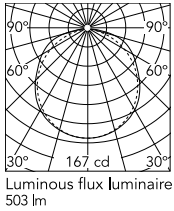

Schematic light drawing

Photometric

Lighting type	Direct
Light distribution	Symmetric
CCT (K)	2700
CRI>	95

Electrical

Insulation class	I
Frequency (Hz)	50/60
Main voltage (Vac)	220-240
Driver	Integrated
Dimmable	Yes
Dimming type	Dimmable 0-10V, Dimmable Push, Dimmable 1-10V, Dimmable DALI 1
Dimming interface	Remote Dimmable (Dimmer Not Included)
Cord length (mm)	2600

Ecodesign and Energy Labelling

This product contains a light source of energy efficiency class E

Non-replaceable light source

Non-replaceable control gear