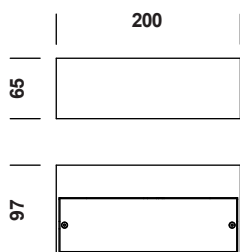

TIBO BIG OUTDOOR

tossB

PRODUCT INFORMATION

TIBO BIG OUTDOOR

LAMP TYPE	LED
COLOUR TEMP.	2700K
WATTAGE	8W + 8W
VOLTAGE	230V
LUMEN	800 + 800
GEAR	INCLUDED
CLASS	1

ORDER CODE

BLACK	T27A9DZL
WHITE	T27A9DWL

tossB