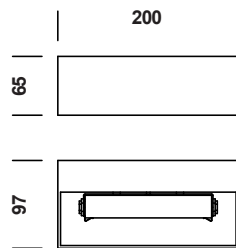

TIBO BIG R7S

tossB

PRODUCT INFORMATION

TIBO BIG R7S

LAMP TYPE	RETROFIT LED
FITTING	R7S (114.2)
WATTAGE	10W
VOLTAGE	230V
CLASS	1

ORDER CODE

ALUMINIUM	T27A4HAB
CHROME	T27A4HAP
BLACK	T27A4HZL
WHITE	T27A4HWL

TIBO BIG UP OR DOWN R7S

LAMP TYPE	RETROFIT LED
FITTING	R7S (114.2)
WATTAGE	10W
VOLTAGE	230V
CLASS	1

ORDER CODE

ALUMINIUM	T27A6HAB
CHROME	T27A6HAP
BLACK	T27A6HZL
WHITE	T27A6HWL

TIBO BIG COVERED R7S

LAMP TYPE	RETROFIT LED
FITTING	R7S (114.2)
WATTAGE	10W
VOLTAGE	230V
CLASS	1