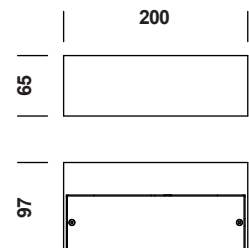

ORDER CODE

ALUMINIUM	T27A5HAB
CHROME	T27A5HAP
BLACK	T27A5HZL
WHITE	T27A5HWL