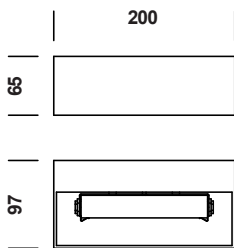

TIBO BIG R7S

tossB

PRODUCT INFORMATION

TIBO BIG R7S

LAMP TYPE	RETROFIT LED
FITTING	R7S (114.2)
WATTAGE	10W
VOLTAGE	230V
CLASS	1

ORDER CODE

ALUMINIUM	T27A4HAB
CHROME	T27A4HAP
BLACK	T27A4HZL
WHITE	T27A4HWL

TIBO BIG UP OR DOWN R7S

LAMP TYPE	RETROFIT LED
FITTING	R7S (114.2)
WATTAGE	10W
VOLTAGE	230V
CLASS	1

ORDER CODE

ALUMINIUM	T27A6HAB
CHROME	T27A6HAP
BLACK	T27A6HZL
WHITE	T27A6HWL

TIBO BIG COVERED R7S

LAMP TYPE	RETROFIT LED
FITTING	R7S (114.2)
WATTAGE	10W
VOLTAGE	230V
CLASS	1