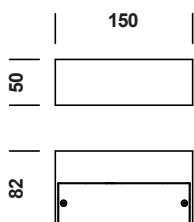

ORDER CODE

BLACK	T13A6DZL
WHITE	T13A6DWL