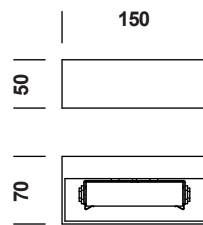

TIBO R7S

tossB

PRODUCT INFORMATION

TIBO R7S

LAMP TYPE	RETROFIT LED
FITTING	R7S (74.9)
WATTAGE	5W
VOLTAGE	230V
CLASS	1

ORDER CODE

ALUMINIUM	T13A1HAB
CHROME	T13A1HAP
BLACK	T13A1HZL
WHITE	T13A1HWL

TIBO UP OR DOWN R7S

LAMP TYPE	RETROFIT LED
FITTING	R7S (74.9)
WATTAGE	5W
VOLTAGE	230V
CLASS	1

ORDER CODE

ALUMINIUM	T13A5HAB
CHROME	T13A5HAP
BLACK	T13A5HZL
WHITE	T13A5HWL

TIBO COVERED R7S

LAMP TYPE	RETROFIT LED
FITTING	R7S (74.9)
WATTAGE	5W
VOLTAGE	230V
CLASS	1