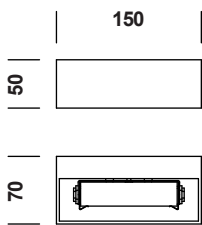

TIBO R7S

tossB

PRODUCT INFORMATION

TIBO R7S

LAMP TYPE	RETROFIT LED
FITTING	R7S (74.9)
WATTAGE	5W
VOLTAGE	230V
CLASS	1

ORDER CODE

ALUMINIUM	T13A1HAB
CHROME	T13A1HAP
BLACK	T13A1HZL
WHITE	T13A1HWL

TIBO UP OR DOWN R7S

LAMP TYPE	RETROFIT LED
FITTING	R7S (74.9)
WATTAGE	5W
VOLTAGE	230V
CLASS	1

ORDER CODE

ALUMINIUM	T13A5HAB
CHROME	T13A5HAP
BLACK	T13A5HZL
WHITE	T13A5HWL

TIBO COVERED R7S

LAMP TYPE	RETROFIT LED
FITTING	R7S (74.9)
WATTAGE	5W
VOLTAGE	230V
CLASS	1