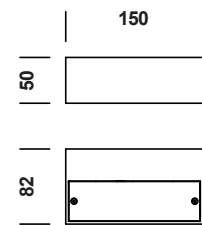

TIBO R7S

tossB

PRODUCT INFORMATION

TIBO R7S

LAMP TYPE	RETROFIT LED
FITTING	R7S (74.9)
WATTAGE	5W
VOLTAGE	230V
CLASS	1

ORDER CODE

ALUMINIUM	T13A1HAB
CHROME	T13A1HAP
BLACK	T13A1HZL
WHITE	T13A1HWL

TIBO UP OR DOWN R7S

LAMP TYPE	RETROFIT LED
FITTING	R7S (74.9)
WATTAGE	5W
VOLTAGE	230V
CLASS	1

ORDER CODE

ALUMINIUM	T13A5HAB
CHROME	T13A5HAP
BLACK	T13A5HZL
WHITE	T13A5HWL

TIBO COVERED R7S

LAMP TYPE	RETROFIT LED
FITTING	R7S (74.9)
WATTAGE	5W
VOLTAGE	230V
CLASS	1

ORDER CODE

ALUMINIUM	T13A4HAB
CHROME	T13A4HAP
BLACK	T13A4HZL
WHITE	T13A4HWL

tossB

TOSSB.COM
CREATORS OF LIGHTING UNITS