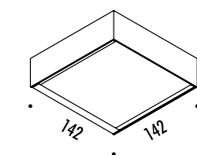

The sizes are expressed in millimeters.

DESIGN DAVIDE GROPPI - ALBERTO ZATTIN - 2011
LAMPADA DA PARETE - METALLO - VETRO
WALL LAMP - METAL - GLASS

TOAST LED

CE IP20

1A3280100.27.00	CROMO LUCIDO / POLISHED CHROME - 2700K - ON/OFF	100-240 V - 50/60 Hz - 12 W LED 2700K - 743 lm - CRI > 90 / 3000K - 743 lm - CRI > 90
1A3280100.30.00	CROMO LUCIDO / POLISHED CHROME - 3000K - ON/OFF	
1A3280300.27.00	BIANCO OPACO / MATT WHITE - 2700K - ON/OFF	
1A3280300.30.00	BIANCO OPACO / MATT WHITE - 3000K - ON/OFF	
1A3280400.27.00	NERO OPACO / MATT BLACK - 2700K - ON/OFF	
1A3280400.30.00	NERO OPACO / MATT BLACK - 3000K - ON/OFF	
1A3280800.27.00	OTTONE SPAZZOLATO / BRUSHED BRASS - 2700K - ON/OFF	
1A3280800.30.00	OTTONE SPAZZOLATO / BRUSHED BRASS - 3000K - ON/OFF	
1A3281400.27.00	CROMO SPAZZOLATO / BRUSHED CHROME - 2700K - ON/OFF	
1A3281400.30.00	CROMO SPAZZOLATO / BRUSHED CHROME - 3000K - ON/OFF	

DESIGN DAVIDE GROPPI - ALBERTO ZATTIN - 2001
LAMPADA DA PARETE - METALLO - VETRO
WALL LAMP - METAL - GLASS

TOAST

CE IP20 0.5m

1A3290100.00.00	CROMO LUCIDO / POLISHED CHROME - ON/OFF	100-240 V - 50/60 Hz - MAX 100 W - R7s LAMPADINA NON INCLUSA BULB NOT INCLUDED
1A3290300.00.00	BIANCO OPACO / MATT WHITE - ON/OFF	
1A3290400.00.00	NERO OPACO / MATT BLACK - ON/OFF	
1A3290800.00.00	OTTONE SPAZZOLATO / BRUSHED BRASS - ON/OFF	
1A3291400.00.00	CROMO SPAZZOLATO / BRUSHED CHROME - ON/OFF	