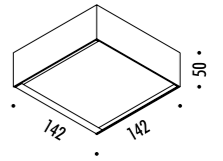

The sizes are expressed in millimeters.

DESIGN DAVIDE GROPPI - ALBERTO ZATTIN - 2011
LAMPADA DA PARETE - METALLO - VETRO
WALL LAMP - METAL - GLASS

TOAST LED

CE IP20

1A3280100.27.00	CROMO LUCIDO / POLISHED CHROME - 2700K - ON/OFF	100-240 V - 50/60 Hz - 12 W LED 2700K - 743 lm - CRI > 90 / 3000K - 743 lm - CRI > 90
1A3280100.30.00	CROMO LUCIDO / POLISHED CHROME - 3000K - ON/OFF	
1A3280300.27.00	BIANCO OPACO / MATT WHITE - 2700K - ON/OFF	
1A3280300.30.00	BIANCO OPACO / MATT WHITE - 3000K - ON/OFF	
1A3280400.27.00	NERO OPACO / MATT BLACK - 2700K - ON/OFF	
1A3280400.30.00	NERO OPACO / MATT BLACK - 3000K - ON/OFF	
1A3280800.27.00	OTTONE SPAZZOLATO / BRUSHED BRASS - 2700K - ON/OFF	
1A3280800.30.00	OTTONE SPAZZOLATO / BRUSHED BRASS - 3000K - ON/OFF	
1A3281400.27.00	CROMO SPAZZOLATO / BRUSHED CHROME - 2700K - ON/OFF	
1A3281400.30.00	CROMO SPAZZOLATO / BRUSHED CHROME - 3000K - ON/OFF	

DESIGN DAVIDE GROPPI - ALBERTO ZATTIN - 2001
LAMPADA DA PARETE - METALLO - VETRO
WALL LAMP - METAL - GLASS

TOAST

CE IP20 0.5m

1A3290100.00.00	CROMO LUCIDO / POLISHED CHROME - ON/OFF	100-240 V - 50/60 Hz - MAX 100 W - R7s LAMPADINA NON INCLUSA BULB NOT INCLUDED
1A3290300.00.00	BIANCO OPACO / MATT WHITE - ON/OFF	
1A3290400.00.00	NERO OPACO / MATT BLACK - ON/OFF	
1A3290800.00.00	OTTONE SPAZZOLATO / BRUSHED BRASS - ON/OFF	
1A3291400.00.00	CROMO SPAZZOLATO / BRUSHED CHROME - ON/OFF	