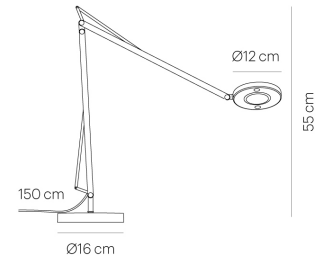

**JOHN 2 TABLE** white 2700 K  
TC55-0

warmDIM

### TECHNICAL SPECIFICATIONS

Lamp holder	LED
warmDIM	Yes
Luminaire luminous flux	785 lm
Colour temperature	2700 K
Colour rendering index (CRI)	> 90
Rated voltage (range)	220-240 V
Power consumption (maximum)	10 W
Energy efficiency	A - A++
Dimmable	Yes
Type of Dimmer	Integrated pushbutton