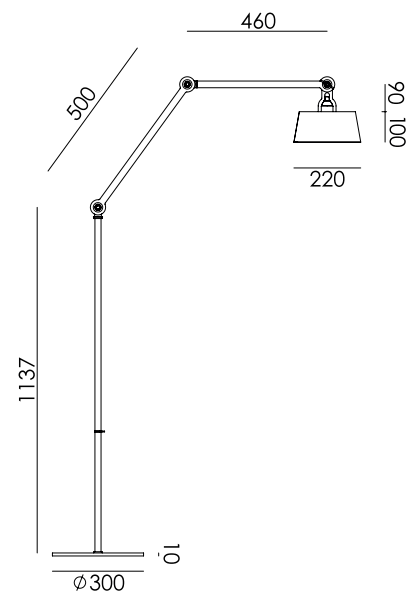

# TONONE

technical specifications

## BOLT floor long 2 arm upper fit

Design by Anton de Groof, 2013

Starting point for the products of Tonone is the passion for traditional mechanics. The first product line that resulted from this fascination is the lamp series 'Bolt'. Key element in this industrial series is the joint construction that can be adjusted with a wingnut-shaped tool. Besides being a functional tool, this wingnut is integrated in the design of the lamp itself as a distinctive visual element. The Bolt collection is available in 29 different models and in 10 colors.

Type	Floor lamp
Environment	Indoor
Material	Steel & aluminum
Wingnut	Wingnut Solid Brass included
Cord length	2900 mm
Weight	10,1 kg
Voltage	220-240 V
Max Watt	60 Watt
Socket	E27
IP	20
Lightsource	Lightsource not included
Dimmer	Phase cut dimmable with floor LED dimmer on cord
Packaging	
Weight	12,3 kg
Length	75 cm
Width	47 cm
Height	25 cm

# TONONE

technical specifications

	Article number
	smokey black 1360
	flux green 1361
	pure white 1363
	midnight grey 1367
	ash grey 1366
	striking orange 1364
	lightning white 1362
	thunder blue 1365
	daybreak rose 1469
	sunny yellow 1427