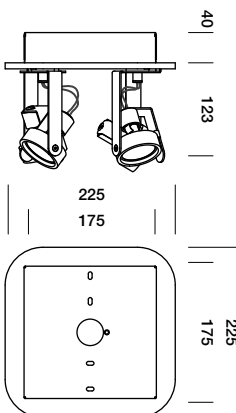

BANG 4 SQUARE

tossB

PRODUCT INFORMATION

BANG 4 SQUARE 12V

LAMP TYPE	RETROFIT LED
FITTING	GU5.3
WATTAGE	10W
VOLTAGE	12V
GEAR	NOT INCLUDED
CLASS	1

ORDER CODE H15

ALUMINIUM	T38C2HAB
BLACK	T38C2HZL
WHITE	T38C2HWL

ORDER CODE H40

ALUMINIUM	T38C3HAB
BLACK	T38C3HZL
WHITE	T38C3HWL

BANG 4 SQUARE 230V

LAMP TYPE	RETROFIT LED
FITTING	GU10
WATTAGE	10W
VOLTAGE	230V
GEAR	-
CLASS	1

ORDER CODE

ALUMINIUM	T38C1HAB
BLACK	T38C1HZL
WHITE	T38C1HWL