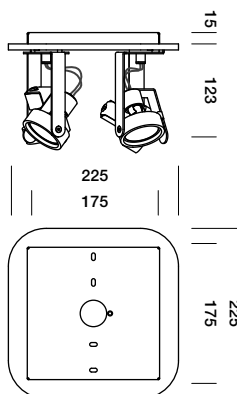

BANG 4 SQUARE

tossB

PRODUCT INFORMATION

BANG 4 SQUARE 12V

LAMP TYPE	RETROFIT LED
FITTING	GU5.3
WATTAGE	10W
VOLTAGE	12V
GEAR	NOT INCLUDED
CLASS	1

ORDER CODE H15

ALUMINIUM	T38C2HAB
BLACK	T38C2HZL
WHITE	T38C2HWL

ORDER CODE H40

ALUMINIUM	T38C3HAB
BLACK	T38C3HZL
WHITE	T38C3HWL

BANG 4 SQUARE 230V

LAMP TYPE	RETROFIT LED
FITTING	GU10
WATTAGE	10W
VOLTAGE	230V
GEAR	-
CLASS	1

ORDER CODE

ALUMINIUM	T38C1HAB
BLACK	T38C1HZL
WHITE	T38C1HWL