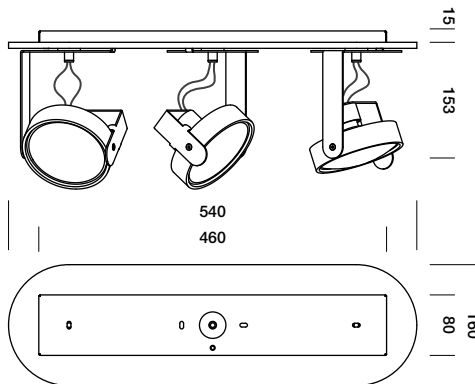

BIG BANG 3

tossB

PRODUCT INFORMATION

BIG BANG 3 12V

LAMP TYPE	RETROFIT LED
FITTING	GU5.3
WATTAGE	10W
VOLTAGE	12V
GEAR	NOT INCLUDED
CLASS	1

ORDER CODE H15

ALUMINIUM	T40C2HAB
BLACK	T40C2HZL
WHITE	T40C2HWL

ORDER CODE H40

ALUMINIUM	T40C3HAB
BLACK	T40C3HZL
WHITE	T40C3HWL

BIG BANG 3 230V

LAMP TYPE	RETROFIT LED
FITTING	GU10
WATTAGE	10W
VOLTAGE	230V
GEAR	-
CLASS	1

ORDER CODE

ALUMINIUM	T40C1HAB
BLACK	T40C1HZL
WHITE	T40C1HWL

tossB