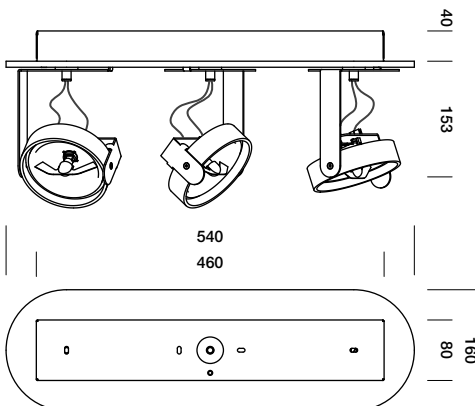

BIG BANG 3

tossB

PRODUCT INFORMATION

BIG BANG 3 12V

LAMP TYPE	RETROFIT LED
FITTING	GU5.3
WATTAGE	10W
VOLTAGE	12V
GEAR	NOT INCLUDED
CLASS	1

ORDER CODE H15

ALUMINIUM	T40C2HAB
BLACK	T40C2HZL
WHITE	T40C2HWL

ORDER CODE H40

ALUMINIUM	T40C3HAB
BLACK	T40C3HZL
WHITE	T40C3HWL

BIG BANG 3 230V

LAMP TYPE	RETROFIT LED
FITTING	GU10
WATTAGE	10W
VOLTAGE	230V
GEAR	-
CLASS	1

ORDER CODE

ALUMINIUM	T40C1HAB
BLACK	T40C1HZL
WHITE	T40C1HWL

tossB