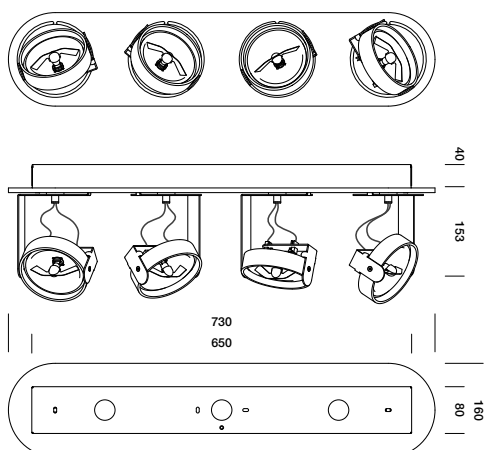

BIG BANG 4

tossB

PRODUCT INFORMATION

BIG BANG 4 12V

LAMP TYPE	RETROFIT LED
FITTING	GU5.3
WATTAGE	10W
VOLTAGE	12V
GEAR	NOT INCLUDED
CLASS	1

ORDER CODE H15

ALUMINIUM	T41C2HAB
BLACK	T41C2HZL
WHITE	T40C2HWL

ORDER CODE H40

ALUMINIUM	T41C3HAB
BLACK	T41C3HZL
WHITE	T41C3HWL

BIG BANG 4 230V

LAMP TYPE	RETROFIT LED
FITTING	GU10
WATTAGE	10W
VOLTAGE	230V
GEAR	-
CLASS	1

ORDER CODE

ALUMINIUM	T41C1HAB
BLACK	T41C1HZL
WHITE	T41C1HWL

tossB