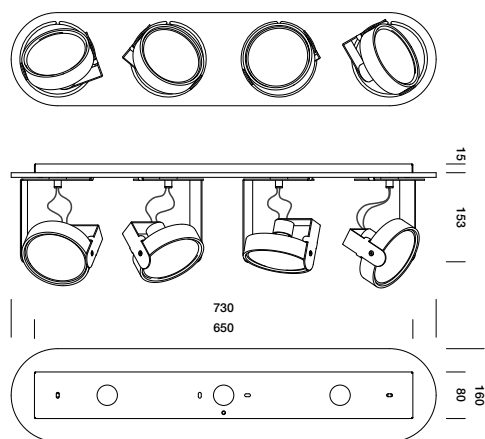

BIG BANG 4

tossB

PRODUCT INFORMATION

BIG BANG 4 12V

LAMP TYPE	RETROFIT LED
FITTING	GU5.3
WATTAGE	10W
VOLTAGE	12V
GEAR	NOT INCLUDED
CLASS	1

ORDER CODE H15

ALUMINIUM	T41C2HAB
BLACK	T41C2HZL
WHITE	T40C2HWL

ORDER CODE H40

ALUMINIUM	T41C3HAB
BLACK	T41C3HZL
WHITE	T41C3HWL

BIG BANG 4 230V

LAMP TYPE	RETROFIT LED
FITTING	GU10
WATTAGE	10W
VOLTAGE	230V
GEAR	-
CLASS	1

ORDER CODE

ALUMINIUM	T41C1HAB
BLACK	T41C1HZL
WHITE	T41C1HWL

tossB