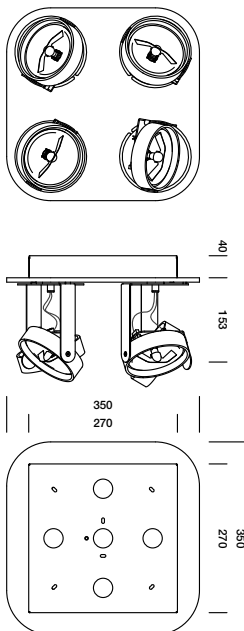

BIG BANG 4 SQUARE

tossB

PRODUCT INFORMATION

BIG BANG 4 SQUARE 12V

LAMP TYPE	RETROFIT LED
FITTING	GU5.3
WATTAGE	10W
VOLTAGE	12V
GEAR	NOT INCLUDED
CLASS	1

ORDER CODE H15

ALUMINIUM	T43C2HAB
BLACK	T43C2HZL
WHITE	T43C2HWL

ORDER CODE H40

ALUMINIUM	T43C3HAB
BLACK	T43C3HZL
WHITE	T43C3HWL

BIG BANG 4 SQUARE 230V

LAMP TYPE	RETROFIT LED
FITTING	GU10
WATTAGE	10W
VOLTAGE	230V
GEAR	-
CLASS	1

ORDER CODE

ALUMINIUM	T43C1HAB
BLACK	T43C1HZL
WHITE	T43C1HWL