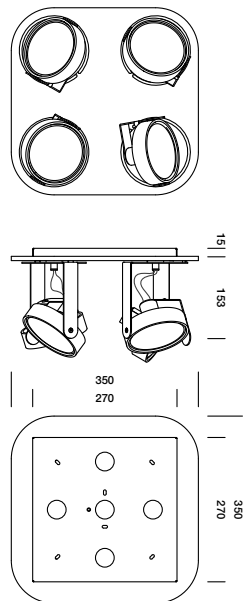

BIG BANG 4 SQUARE

tossB

PRODUCT INFORMATION

BIG BANG 4 SQUARE 12V

LAMP TYPE	RETROFIT LED
FITTING	GU5.3
WATTAGE	10W
VOLTAGE	12V
GEAR	NOT INCLUDED
CLASS	1

ORDER CODE H15

ALUMINIUM	T43C2HAB
BLACK	T43C2HZL
WHITE	T43C2HWL

ORDER CODE H40

ALUMINIUM	T43C3HAB
BLACK	T43C3HZL
WHITE	T43C3HWL

BIG BANG 4 SQUARE 230V

LAMP TYPE	RETROFIT LED
FITTING	GU10
WATTAGE	10W
VOLTAGE	230V
GEAR	-
CLASS	1

ORDER CODE

ALUMINIUM	T43C1HAB
BLACK	T43C1HZL
WHITE	T43C1HWL