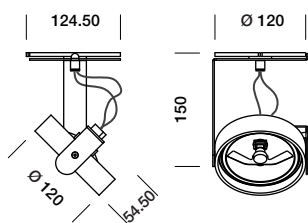

BIG BANG 1

tossB

PRODUCT INFORMATION

BIG BANG 1 12V

LAMP TYPE	RETROFIT LED
FITTING	GU5.3
WATTAGE	10W
VOLTAGE	12V
GEAR	NOT INCLUDED
CLASS	2

ORDER CODE

ALUMINIUM	T23C1HAB
BLACK	T23C1HZL
WHITE	T23C1HWL

BIG BANG 1 230V

LAMP TYPE	RETROFIT LED
FITTING	GU10
WATTAGE	10W
VOLTAGE	230V
GEAR	-
CLASS	2

ORDER CODE

ALUMINIUM	T23C2HAB
BLACK	T23C2HZL
WHITE	T23C2HWL

tossB

TOSSB.COM
CREATORS OF LIGHTING UNITS