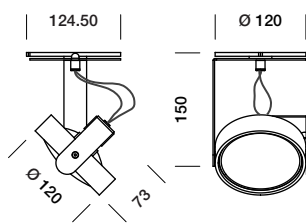

BIG BANG 1

tossB

PRODUCT INFORMATION

BIG BANG 1 12V

LAMP TYPE	RETROFIT LED
FITTING	GU5.3
WATTAGE	10W
VOLTAGE	12V
GEAR	NOT INCLUDED
CLASS	2

ORDER CODE

ALUMINIUM	T23C1HAB
BLACK	T23C1HZL
WHITE	T23C1HWL

BIG BANG 1 230V

LAMP TYPE	RETROFIT LED
FITTING	GU10
WATTAGE	10W
VOLTAGE	230V
GEAR	-
CLASS	2

ORDER CODE

ALUMINIUM	T23C2HAB
BLACK	T23C2HZL
WHITE	T23C2HWL

tossB

TOSSB.COM
CREATORS OF LIGHTING UNITS