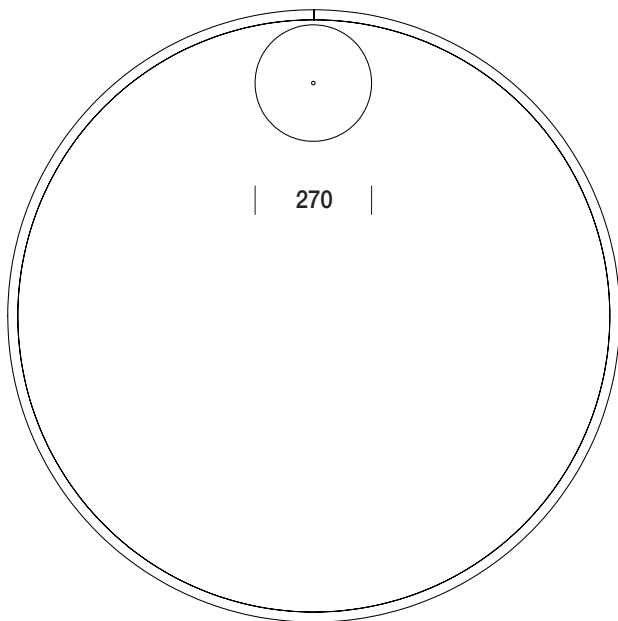

HOOOLA 140

tossB

PRODUCT INFORMATION

HOOLA 140

LAMP TYPE	LED
COLOUR TEMP.	24 - 27 - 3000K
WATTAGE	90W
VOLTAGE	230V
LUMEN	4950
GEAR	INCLUDED
CLASS	1

ORDER CODE 2400K

BLACK	T92H17DZL
WHITE	T92H17DWL

ORDER CODE 2700K

BLACK	T92H14DZL
WHITE	T92H14DWL

ORDER CODE 3000K

BLACK	T92H13DZL
WHITE	T92H13DWL

HOOLA 140 DIM

LAMP TYPE	LED
COLOUR TEMP.	24 - 27 - 3000K
WATTAGE	90W
VOLTAGE	230V
LUMEN	4950
GEAR	INCLUDED 0-10V
CLASS	1

ORDER CODE 2400K

BLACK	T92H17DZLD
WHITE	T92H17DWLD

ORDER CODE 2700K

BLACK	T92H14DZLD
WHITE	T92H14DWLD

ORDER CODE 3000K

BLACK	T92H13DZLD
WHITE	T92H13DWLD

HOOLA 140 WITHOUT BASE & DRIVER

LAMP TYPE	LED
COLOUR TEMP.	24 - 27 - 3000K
WATTAGE	90W
VOLTAGE	24V
LUMEN	4950
GEAR	NOT INCLUDED
CLASS	2

ORDER CODE 2400K

BLACK	T92H18DZL
WHITE	T92H18DWL

ORDER CODE 2700K

BLACK	T92H16DZL
WHITE	T92H16DWL

ORDER CODE 3000K

BLACK	T92H15DZL
WHITE	T92H15DWL

1400

tossB