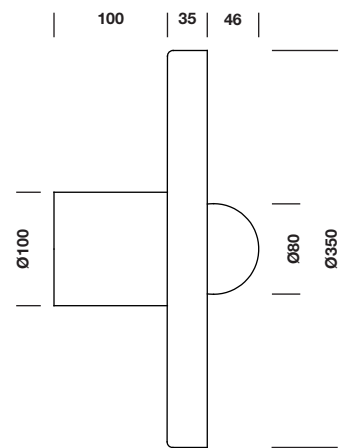

MINI DISK CEILING/WALL