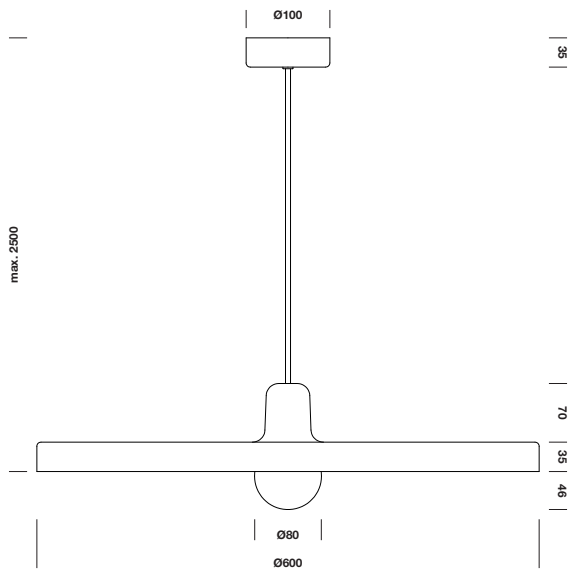

DISK

tossB

PRODUCT INFORMATION

DISK SUSPENSION

LAMP TYPE	RETROFIT LED
FITTING	E27
WATTAGE	15W
VOLTAGE	230V
CLASS	1

ORDER CODE

WHITE	T66H1IWLWL
-------	------------

MINI DISK SUSPENSION

LAMP TYPE	RETROFIT LED
FITTING	E27
WATTAGE	15W
VOLTAGE	230V
CLASS	1

ORDER CODE

WHITE	T66H2IWLWL
-------	------------

DISK CEILING/WALL

LAMP TYPE	RETROFIT LED
FITTING	E27
WATTAGE	15W
VOLTAGE	230V
CLASS	1

ORDER CODE

WHITE	T66A1IWLWL
-------	------------

MINI DISK CEILING/WALL

LAMP TYPE	RETROFIT LED
FITTING	E27
WATTAGE	15W
VOLTAGE	230V
CLASS	1

ORDER CODE

WHITE	T66A2IWLWL
-------	------------

DISK SUSPENSION

MINI DISK SUSPENSION