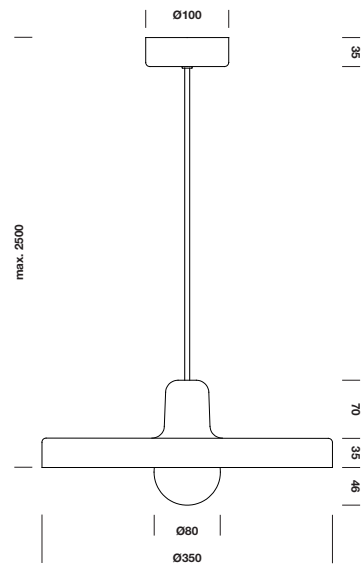

DISK

tossB

PRODUCT INFORMATION

DISK SUSPENSION

LAMP TYPE	RETROFIT LED
FITTING	E27
WATTAGE	15W
VOLTAGE	230V
CLASS	1

ORDER CODE

WHITE	T66H1IWLWL
-------	------------

MINI DISK SUSPENSION

LAMP TYPE	RETROFIT LED
FITTING	E27
WATTAGE	15W
VOLTAGE	230V
CLASS	1

ORDER CODE

WHITE	T66H2IWLWL
-------	------------

DISK CEILING/WALL

LAMP TYPE	RETROFIT LED
FITTING	E27
WATTAGE	15W
VOLTAGE	230V
CLASS	1

ORDER CODE

WHITE	T66A1IWLWL
-------	------------

MINI DISK CEILING/WALL

LAMP TYPE	RETROFIT LED
FITTING	E27
WATTAGE	15W
VOLTAGE	230V
CLASS	1

ORDER CODE

WHITE	T66A2IWLWL
-------	------------

DISK SUSPENSION

MINI DISK SUSPENSION