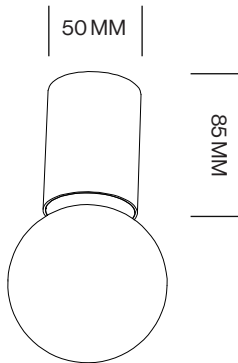

## ROZETTA S

LAMP TYPE	RETROFIT LED
FITTING	E27
WATTAGE	15W
VOLTAGE	230V
CLASS	1

## ROZETTA M

LAMP TYPE	RETROFIT LED
FITTING	E27
WATTAGE	15W
VOLTAGE	230V
CLASS	1

## ROZETTA L

LAMP TYPE	RETROFIT LED
FITTING	E27
WATTAGE	15W
VOLTAGE	230V
CLASS	1