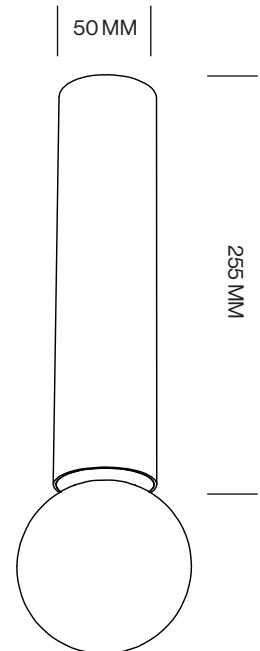

ORDER CODE

BLACK	T52C3IZL
CHROME	T52C3IAP
GOLD	T52C3IAD
WHITE	T52C3IWL