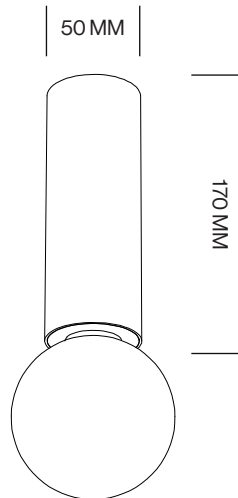

## ROZETTA S

LAMP TYPE	RETROFIT LED
FITTING	E27
WATTAGE	15W
VOLTAGE	230V
CLASS	1

### ORDER CODE

BLACK	T52C1IZL
CHROME	T52C1IAP
GOLD	T52C1IAD
WHITE	T52C1IWL

## ROZETTA M

LAMP TYPE	RETROFIT LED
FITTING	E27
WATTAGE	15W
VOLTAGE	230V
CLASS	1

## ROZETTA L

LAMP TYPE	RETROFIT LED
FITTING	E27
WATTAGE	15W
VOLTAGE	230V
CLASS	1