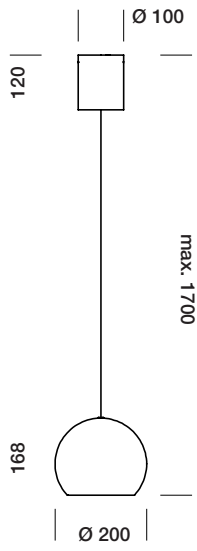

SPHERE SUSPENSION

tossB

PRODUCT INFORMATION

SPHERE 1

LAMP TYPE	RETROFIT LED
FITTING	E27
WATTAGE	15W
VOLTAGE	230V
CLASS	1

ORDER CODE

BLACK	T46H1IZL
WHITE	T46H1IWL

SPHERE 3

LAMP TYPE	RETROFIT LED
FITTING	E27
WATTAGE	3x15W
VOLTAGE	230V
CLASS	1

ORDER CODE

BLACK	T46H2IZL
WHITE	T46H2IWL

SPHERE 7

LAMP TYPE	RETROFIT LED
FITTING	E27
WATTAGE	7x15W
VOLTAGE	230V
CLASS	1

ORDER CODE

BLACK	T46H3IZL
WHITE	T46H3IWL

SPHERE BIG 1

LAMP TYPE	RETROFIT LED
FITTING	E27
WATTAGE	15W
VOLTAGE	230V
CLASS	1

ORDER CODE

BLACK	T46H4IZL
WHITE	T46H4IWL

SPHERE BIG 3

LAMP TYPE	RETROFIT LED
FITTING	E27
WATTAGE	3x15W
VOLTAGE	230V
CLASS	1

ORDER CODE

BLACK	T46H5IZL
WHITE	T46H5IWL

SPHERE BIG 7

LAMP TYPE	RETROFIT LED
FITTING	E27
WATTAGE	7x15W
VOLTAGE	230V
CLASS	1

ORDER CODE

BLACK	T46H6IZL
WHITE	T46H6IWL

tossB

TOSSB.COM
CREATORS OF LIGHTING UNITS