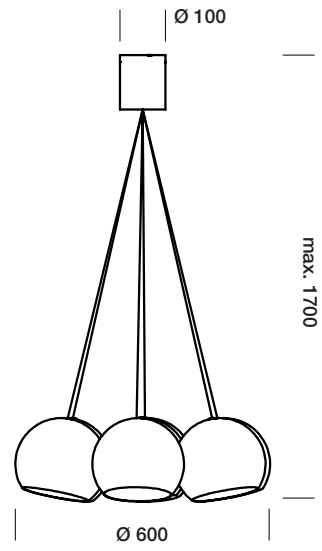

SPHERE SUSPENSION

tossB

PRODUCT INFORMATION

SPHERE 1

LAMP TYPE	RETROFIT LED
FITTING	E27
WATTAGE	15W
VOLTAGE	230V
CLASS	1

ORDER CODE

BLACK	T46H1IZL
WHITE	T46H1IWL

SPHERE 3

SPHERE BIG 1

LAMP TYPE	RETROFIT LED
FITTING	E27
WATTAGE	15W
VOLTAGE	230V
CLASS	1

ORDER CODE

BLACK	T46H4IZL
WHITE	T46H4IWL

SPHERE BIG 3

LAMP TYPE	RETROFIT LED
FITTING	E27
WATTAGE	3x15W
VOLTAGE	230V
CLASS	1

ORDER CODE

BLACK	T46H5IZL
WHITE	T46H5IWL

SPHERE BIG 7

LAMP TYPE	RETROFIT LED
FITTING	E27
WATTAGE	7x15W
VOLTAGE	230V
CLASS	1

ORDER CODE

BLACK	T46H6IZL
WHITE	T46H6IWL

tossB

TOSSB.COM
CREATORS OF LIGHTING UNITS