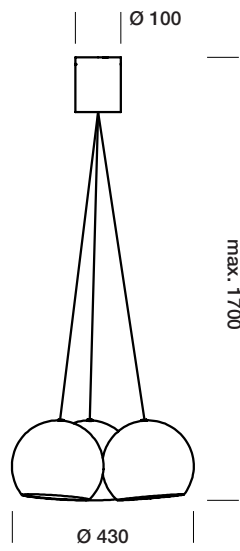

SPHERE SUSPENSION

tossB

PRODUCT INFORMATION

SPHERE 1

LAMP TYPE	RETROFIT LED
FITTING	E27
WATTAGE	15W
VOLTAGE	230V
CLASS	1

ORDER CODE

BLACK	T46H1IZL
WHITE	T46H1IWL

SPHERE 3

LAMP TYPE	RETROFIT LED
FITTING	E27
WATTAGE	3x15W
VOLTAGE	230V
CLASS	1

ORDER CODE

BLACK	T46H2IZL
WHITE	T46H2IWL

SPHERE 7

LAMP TYPE	RETROFIT LED
FITTING	E27
WATTAGE	7x15W
VOLTAGE	230V
CLASS	1

ORDER CODE

BLACK	T46H3IZL
WHITE	T46H3IWL

SPHERE BIG 1

LAMP TYPE	RETROFIT LED
FITTING	E27
WATTAGE	15W
VOLTAGE	230V
CLASS	1

ORDER CODE

BLACK	T46H4IZL
WHITE	T46H4IWL

SPHERE BIG 3

LAMP TYPE	RETROFIT LED
FITTING	E27
WATTAGE	3x15W
VOLTAGE	230V
CLASS	1

ORDER CODE

BLACK	T46H5IZL
WHITE	T46H5IWL

SPHERE BIG 7

LAMP TYPE	RETROFIT LED
FITTING	E27
WATTAGE	7x15W
VOLTAGE	230V
CLASS	1

ORDER CODE

BLACK	T46H6IZL
WHITE	T46H6IWL

tossB

TOSSB.COM
CREATORS OF LIGHTING UNITS