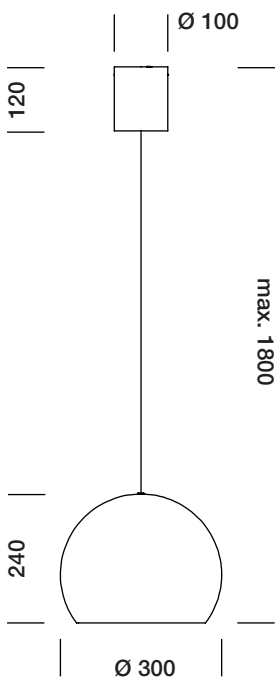

SPHERE SUSPENSION

tossB

PRODUCT INFORMATION

SPHERE 1

LAMP TYPE	RETROFIT LED
FITTING	E27
WATTAGE	15W
VOLTAGE	230V
CLASS	1

ORDER CODE

BLACK	T46H1IZL
WHITE	T46H1IWL

SPHERE 3

LAMP TYPE	RETROFIT LED
FITTING	E27
WATTAGE	3x15W
VOLTAGE	230V
CLASS	1

ORDER CODE

BLACK	T46H2IZL
WHITE	T46H2IWL

SPHERE 7

LAMP TYPE	RETROFIT LED
FITTING	E27
WATTAGE	7x15W
VOLTAGE	230V
CLASS	1

ORDER CODE

BLACK	T46H3IZL
WHITE	T46H3IWL

SPHERE BIG 1

LAMP TYPE	RETROFIT LED
FITTING	E27
WATTAGE	15W
VOLTAGE	230V
CLASS	1

ORDER CODE

BLACK	T46H4IZL
WHITE	T46H4IWL

SPHERE BIG 3

LAMP TYPE	RETROFIT LED
FITTING	E27
WATTAGE	3x15W
VOLTAGE	230V
CLASS	1

ORDER CODE

BLACK	T46H5IZL
WHITE	T46H5IWL

SPHERE BIG 7

LAMP TYPE	RETROFIT LED
FITTING	E27
WATTAGE	7x15W
VOLTAGE	230V
CLASS	1

ORDER CODE

BLACK	T46H6IZL
WHITE	T46H6IWL

tossB

TOSSB.COM
CREATORS OF LIGHTING UNITS