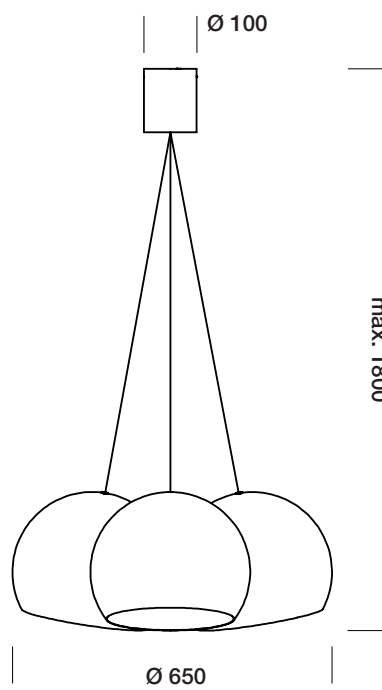

SPHERE SUSPENSION

tossB

PRODUCT INFORMATION

SPHERE 1

LAMP TYPE	RETROFIT LED
FITTING	E27
WATTAGE	15W
VOLTAGE	230V
CLASS	1

ORDER CODE

BLACK	T46H1IZL
WHITE	T46H1IWL

SPHERE 3

LAMP TYPE	RETROFIT LED
FITTING	E27
WATTAGE	3x15W
VOLTAGE	230V
CLASS	1

ORDER CODE

BLACK	T46H2IZL
WHITE	T46H2IWL

SPHERE 7

LAMP TYPE	RETROFIT LED
FITTING	E27
WATTAGE	7x15W
VOLTAGE	230V
CLASS	1

ORDER CODE

BLACK	T46H3IZL
WHITE	T46H3IWL

SPHERE BIG 1

LAMP TYPE	RETROFIT LED
FITTING	E27
WATTAGE	15W
VOLTAGE	230V
CLASS	1

ORDER CODE

BLACK	T46H4IZL
WHITE	T46H4IWL

SPHERE BIG 3

LAMP TYPE	RETROFIT LED
FITTING	E27
WATTAGE	3x15W
VOLTAGE	230V
CLASS	1

ORDER CODE

BLACK	T46H5IZL
WHITE	T46H5IWL

SPHERE BIG 7

LAMP TYPE	RETROFIT LED
FITTING	E27
WATTAGE	7x15W
VOLTAGE	230V
CLASS	1

ORDER CODE

BLACK	T46H6IZL
WHITE	T46H6IWL

tossB

TOSSB.COM
CREATORS OF LIGHTING UNITS