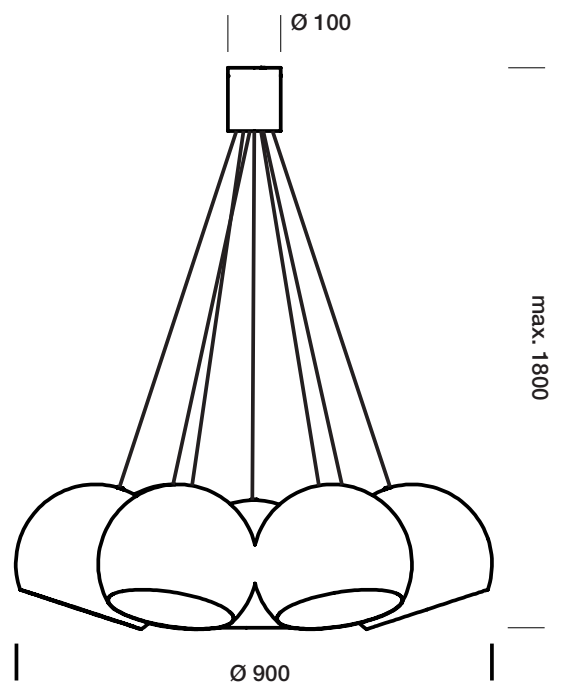

SPHERE SUSPENSION

tossB

PRODUCT INFORMATION

SPHERE 1

LAMP TYPE	RETROFIT LED
FITTING	E27
WATTAGE	15W
VOLTAGE	230V
CLASS	1

ORDER CODE

BLACK	T46H1IZL
WHITE	T46H1IWL

SPHERE 3

SPHERE BIG 1

LAMP TYPE	RETROFIT LED
FITTING	E27
WATTAGE	15W
VOLTAGE	230V
CLASS	1

ORDER CODE

BLACK	T46H4IZL
WHITE	T46H4IWL

SPHERE BIG 3

LAMP TYPE	RETROFIT LED
FITTING	E27
WATTAGE	3x15W
VOLTAGE	230V
CLASS	1

ORDER CODE

BLACK	T46H5IZL
WHITE	T46H5IWL

SPHERE BIG 7

LAMP TYPE	RETROFIT LED
FITTING	E27
WATTAGE	7x15W
VOLTAGE	230V
CLASS	1

ORDER CODE

BLACK	T46H6IZL
WHITE	T46H6IWL

tossB

TOSSB.COM
CREATORS OF LIGHTING UNITS