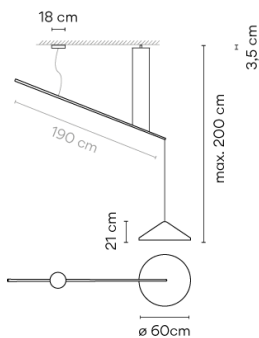

5674-11 Black (NCS S 8500N)

5674-24 Beige M1 (NCS S 2005-Y50R)

5674-42 Blue M1 (NCS S 5010-B10G)

Sketch

Electrical characteristics

1 x LED 9W 350mA

Total 9.0 W

A+

Physical characteristics

2 Box / 0.00 x 0.00 x 0.00 m. / Vol. 0.2014 m³ /

Gross weight 9.7 kg. / Net weight 3.7 kg.

Installation and assembly

Please, see the installation manual

Light distribution

General lighting